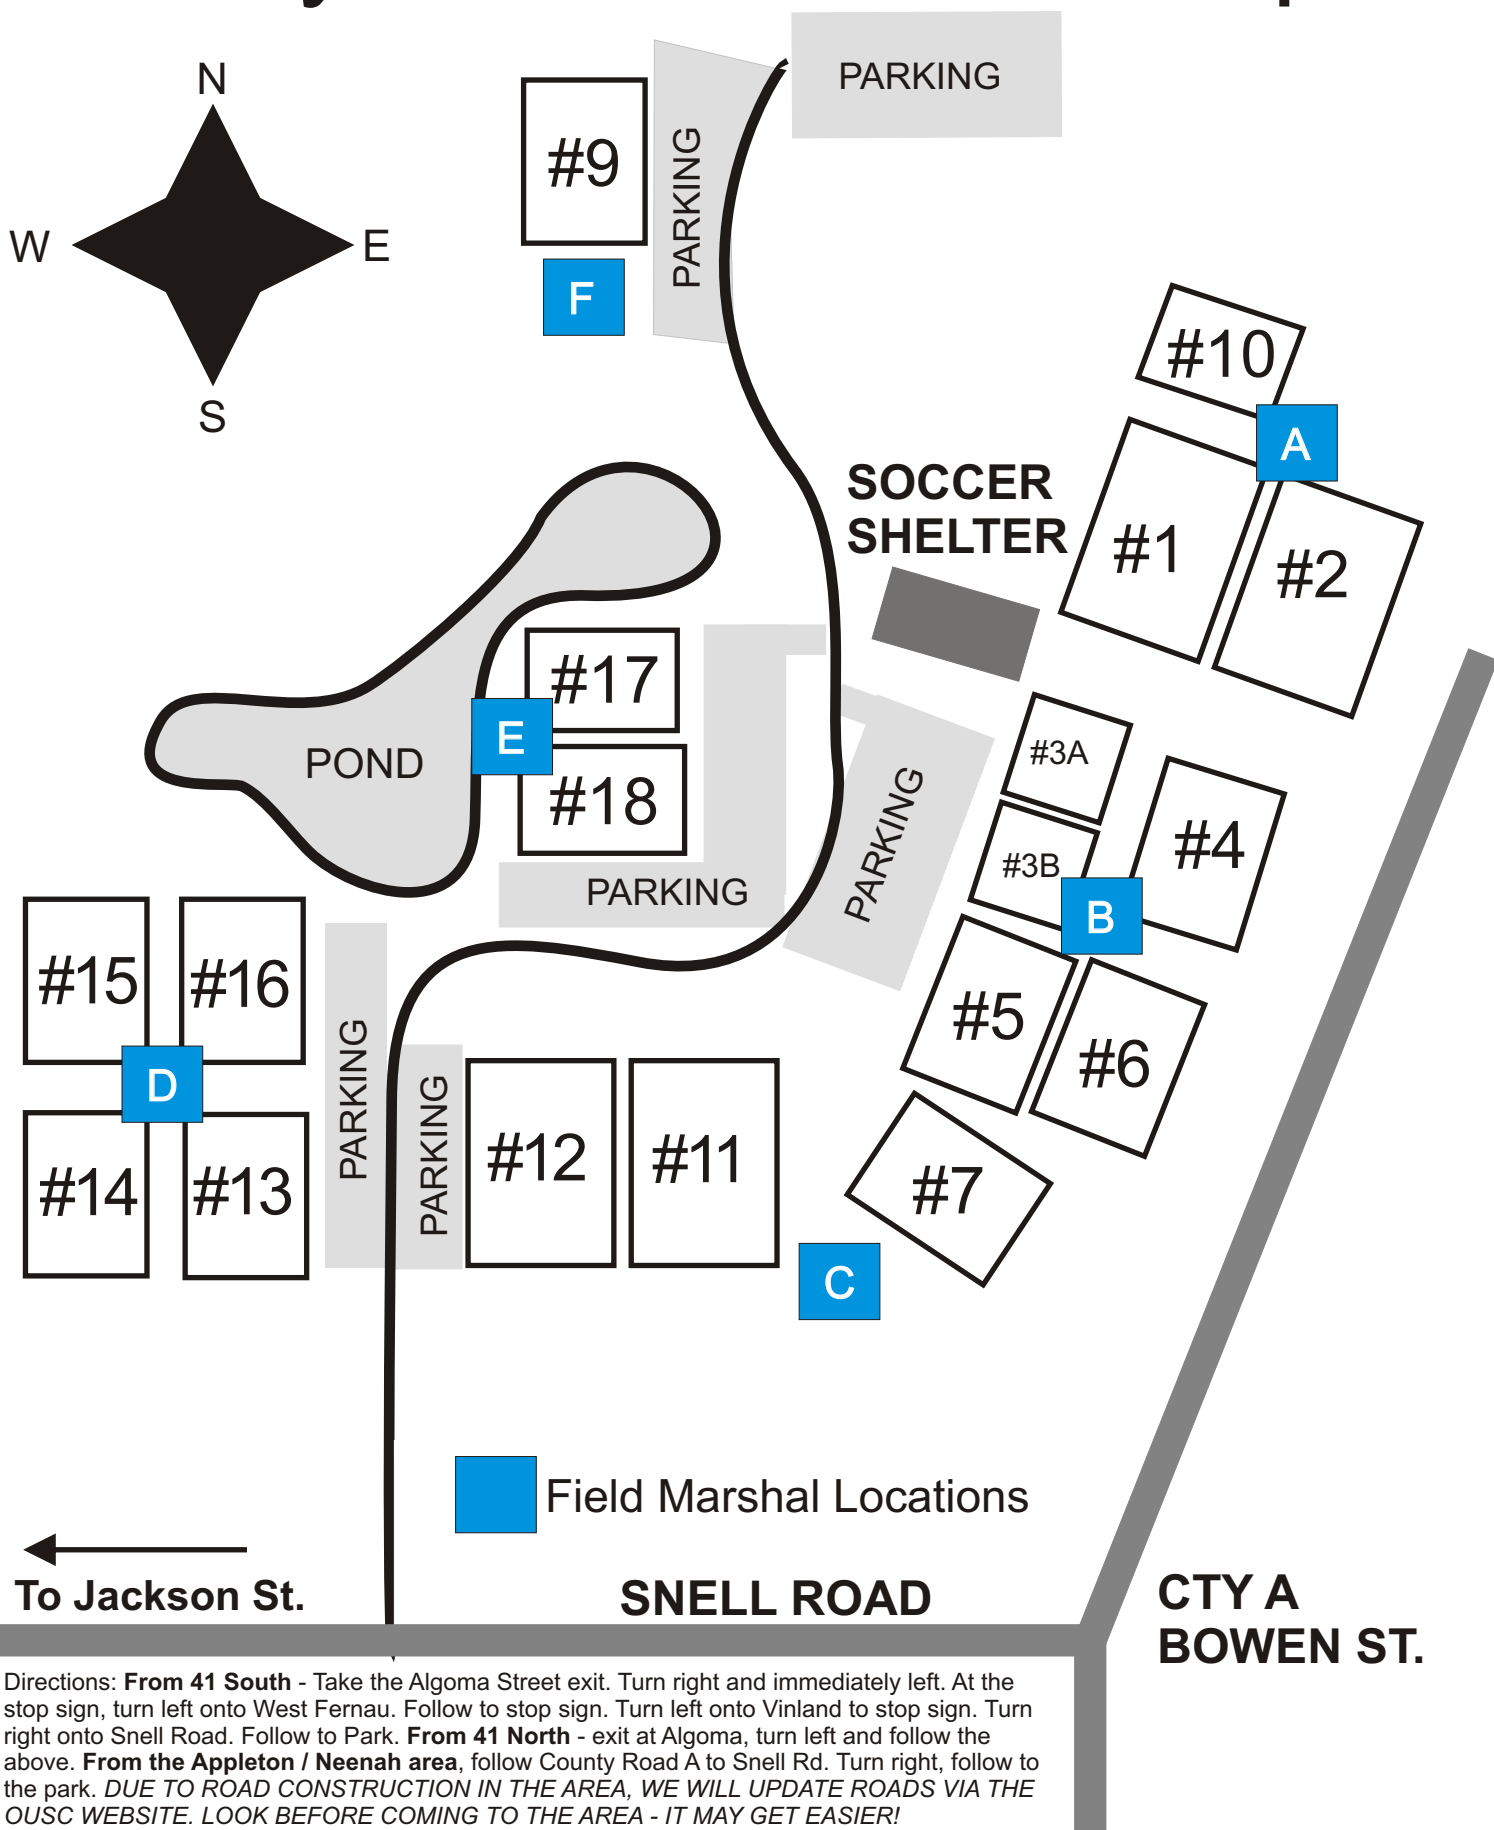

County Park Soccer Complex

 Field Marshal Locations

←
To Jackson St.

SNELL ROAD

**CTY A
BOWEN ST.**

Directions: **From 41 South** - Take the Algoma Street exit. Turn right and immediately left. At the stop sign, turn left onto West Fernau. Follow to stop sign. Turn left onto Vinland to stop sign. Turn right onto Snell Road. Follow to Park. **From 41 North** - exit at Algoma, turn left and follow the above. **From the Appleton / Neenah area**, follow County Road A to Snell Rd. Turn right, follow to the park. **DUE TO ROAD CONSTRUCTION IN THE AREA, WE WILL UPDATE ROADS VIA THE OUSC WEBSITE. LOOK BEFORE COMING TO THE AREA - IT MAY GET EASIER!**