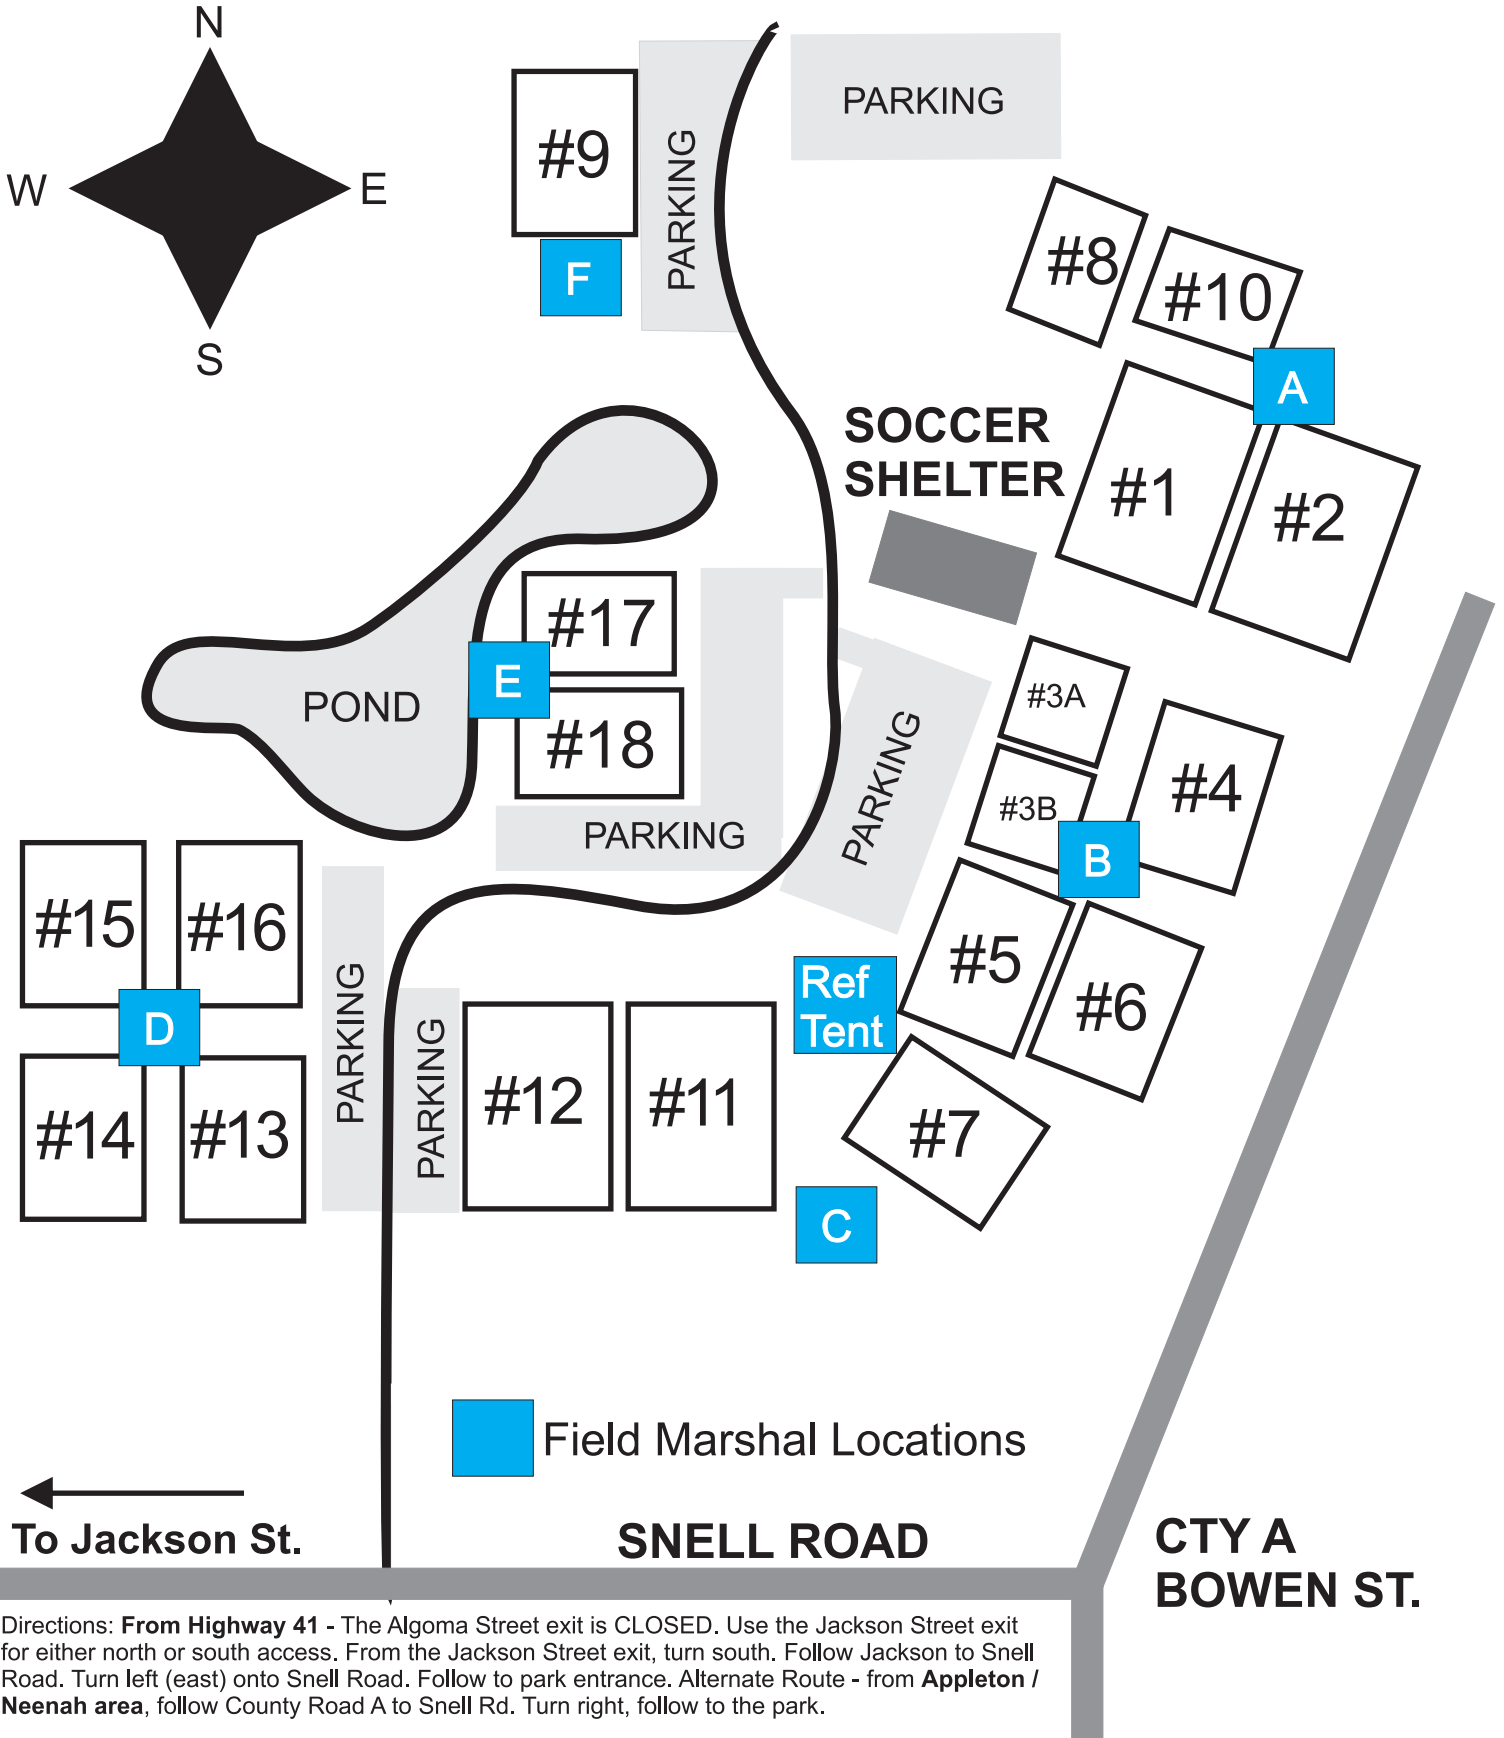

Winnebago County Community Park Soccer Complex

Field Marshal Locations

Directions: **From Highway 41** - The Algoma Street exit is CLOSED. Use the Jackson Street exit for either north or south access. From the Jackson Street exit, turn south. Follow Jackson to Snell Road. Turn left (east) onto Snell Road. Follow to park entrance. Alternate Route - from **Appleton / Neenah** area, follow County Road A to Snell Rd. Turn right, follow to the park.